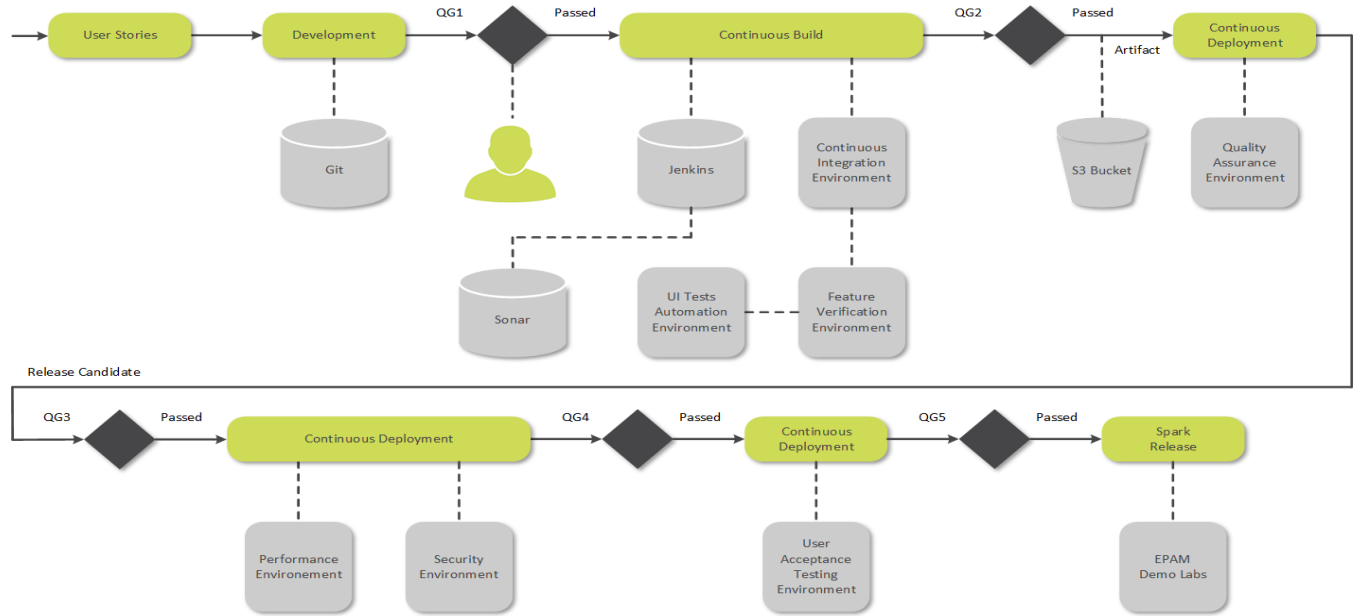

HYBRIS

COMPETENCY CENTER

SPARK

FOR SAP COMMERCE
CLOUD

October 2020

- 1 Minimize Time to Market, avoid reinventing a wheel on different aspects of Project Delivery
- 2 Ensure Engineering Excellence, Best Practices and recommendations provided by EPAM Competency Centers, for their usage in Production Projects
- 3 Promote related products from EPAM partners using Live Demo, which allows to test them in the real environment and make an informed decision

CI/CD Framework

Test Automation Framework

Performance Testing Framework

Integrations & Features

Quality Gate 1	Quality Gate 2	Quality Gate 3	Quality Gate 4	Quality Gate 5
<ul style="list-style-type: none"> Code review passed 	<ul style="list-style-type: none"> Unit tests passed Integration tests passed Sonar tests passed DB initialization tests passed Code quality checks passed Spock tests passed UI automated tests passed 	<ul style="list-style-type: none"> Functional tests passed Exploratory tests passed Regression tests passed 	<ul style="list-style-type: none"> Performance tests passed Security tests passed 	<ul style="list-style-type: none"> User acceptance tests passed 

Lean Delivery

UI Testing
Framework

Backend
Testing
Framework

Baseline
B2C Test
Coverage

Baseline
B2B Test
Coverage

Baseline
Performance
Test Suite

Scripts for
Environment
Provisioning

Flexible
Dashboard
for Test
Monitoring